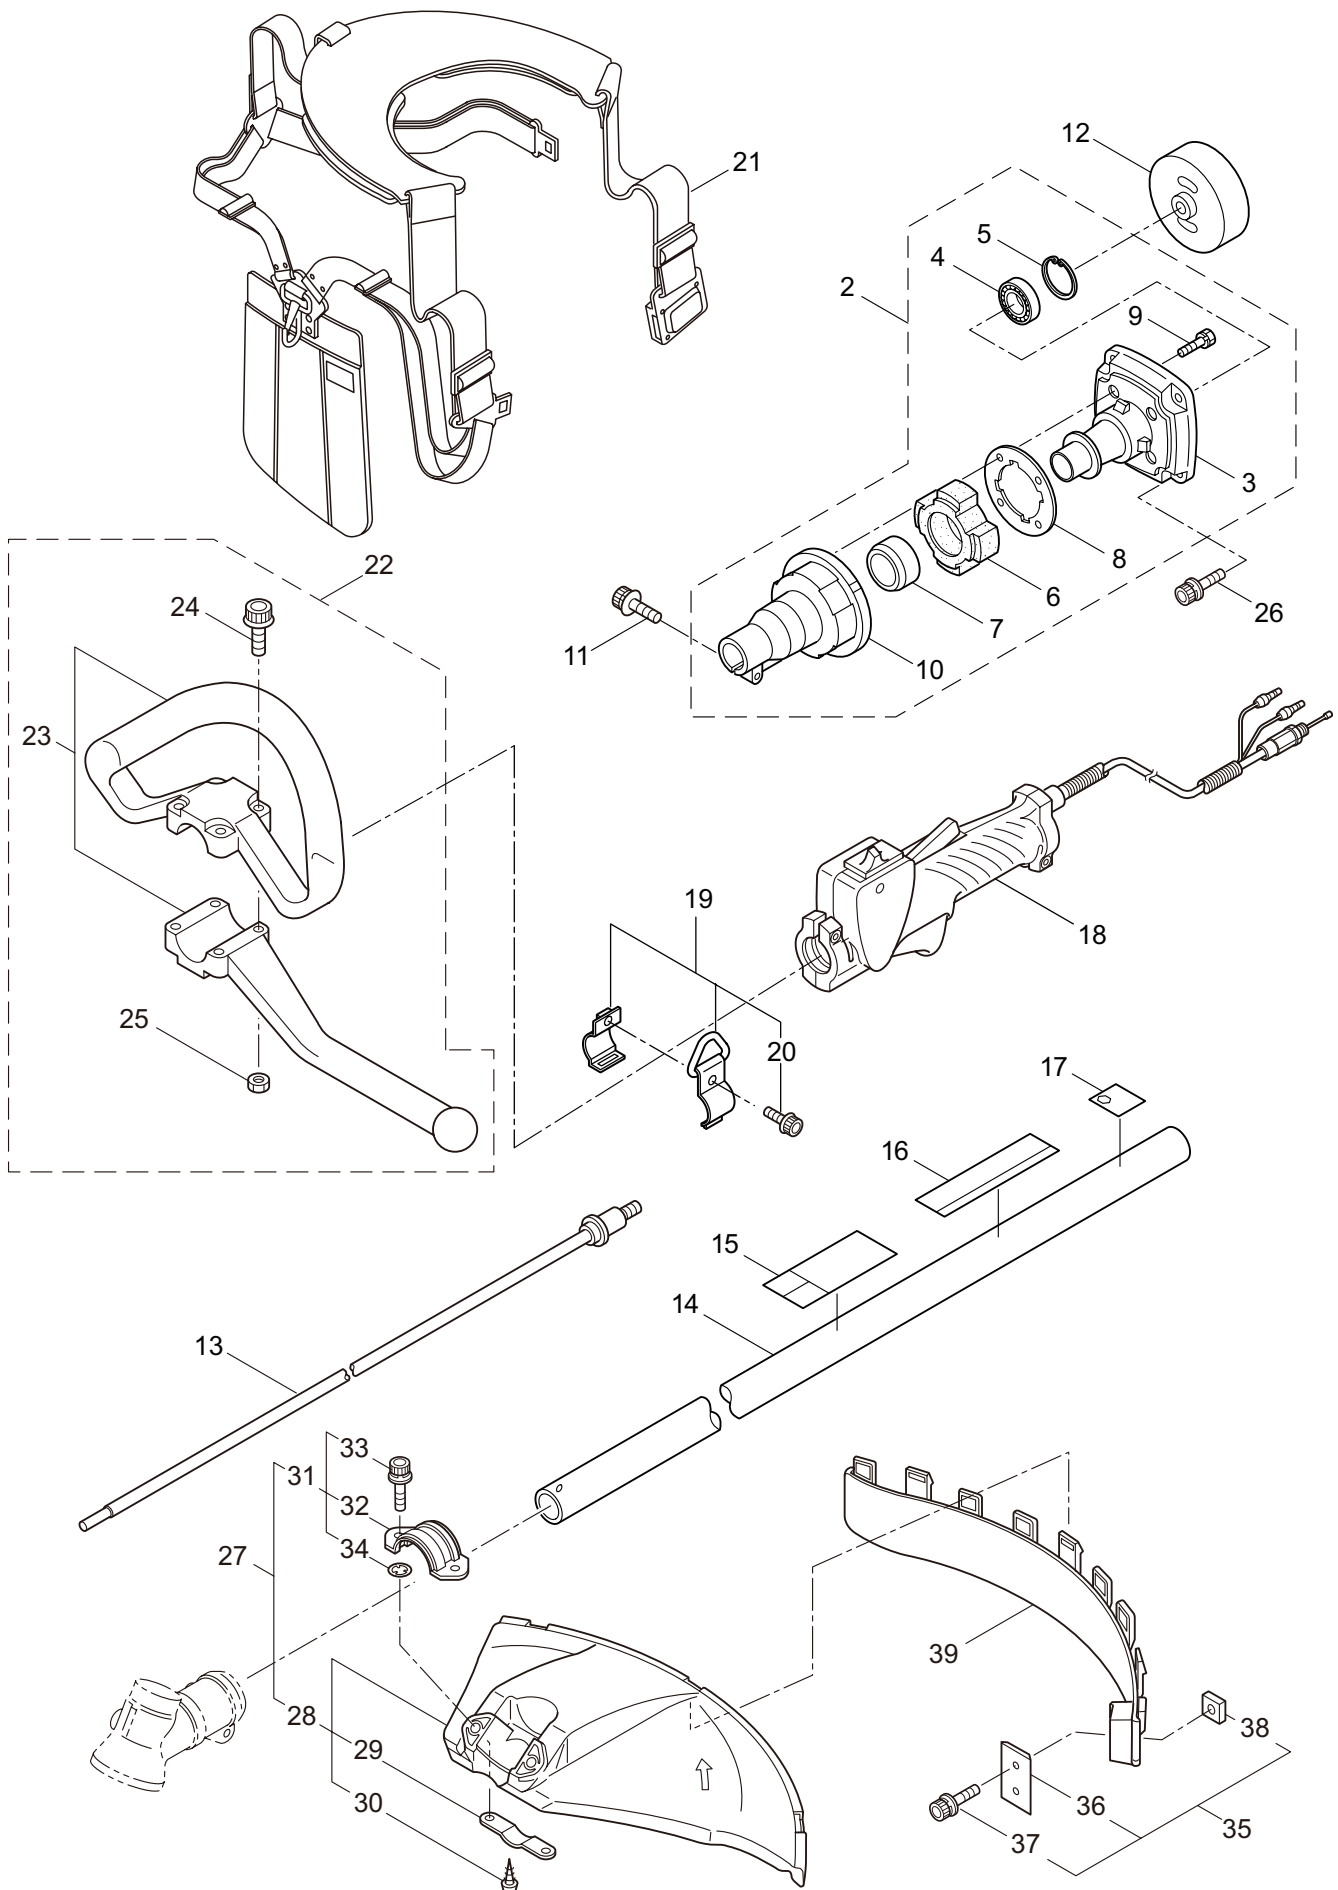

PARTS LIST

BC5021RS

CONTENTS

1. MAIN BODY	1 ~ 2
2. GEARCASE.....	3 ~ 4
3. ENGINE.....	5 ~ 8
4. CARBURETOR, FUEL TANK	9 ~ 12
5. ACCESSORIES	13 ~ 14

2019. 04.

P/N 524759

1. BC5021RS
MAIN BODY

Ref. No.	Part No.	Part Name	Q'ty	Remarks
1-1	364792	BC5021RS	1	
1-2	222543	Clutch Case Ass'y	1	Incl.3-10
1-3	222544	Bearing Case	1	
1-4	012649	Bearing	1	#6201ZZ
1-5	016732	Snap Ring	1	#32
1-6	217045	Buffer (A)	1	
1-7	217046	Buffer (B)	1	
1-8	217047	Washer	1	
1-9	092033	Screw	4	M5x15
1-10	222370	Driveshaft Tube Adapter	1	
1-11	217134	Bolt	1	M6x30
1-12	222546	Clutch Drum	1	
1-13	222522	Driveshaft Ass'y	1	
1-14	224129	Driveshaft Tube	1	
1-15	223188	Label	1	
1-16	241707	Label	1	BC5021RS
1-17	225379	Label	1	117dBA
1-18	231143	Throttle Trigger	1	
1-19	231883	Hanging Bracket Ass'y	1	Incl.20
1-20	261762	Cap Screw	1	M5x14
1-21	228086	Hanging Strap Ass'y	1	
1-22	232104	Loop Handle Ass'y	1	Incl.23-25
1-23	226462	Loop Handle	1	
1-24	215608	Cap Screw	4	M5x30x16
1-25	081027	Nut	4	M5
1-26	219113	Cap Screw	4	M6x20
1-27	232092	Safety Cover Ass'y	1	Incl.28-34
1-28	231262	Safety Cover Ass'y	1	Incl.29,30
1-29	237364	Threaded Bracket	1	
1-30	221580	Screw	1	4x8
1-31	232093	Bracket Ass'y	1	Incl.32-34
1-32	223179	Bracket	1	
1-33	220632	Cap Screw	2	M6x30
1-34	231704	Washer	2	6x13xt1.0
1-35	231882	String Cutter Ass'y	1	Incl.36-38
1-36	230747	String Cutter	1	
1-37	261250	Cap Screw	1	M5x20
1-38	228325	Nut	1	
1-39	230748	Cover Extention	1	

2. BC5021RS
GEARCASE

Ref. No.	Part No.	Part Name	Q'ty	Remarks
2-1	234837	Gearcase Ass'y	1	Incl.2-18
2-2	232850	Gearcase	1	
2-3	234109	Bolt	1	M8x8
2-4	217134	Bolt	1	M6x30
2-5	234349	Gear Set	1	
2-6	014490	Bearing	1	#6000
2-7	106933	Bearing	1	#6000Z
2-8	014210	Snap Ring	1	#10
2-9	054676	Snap Ring	1	#26
2-10	014490	Bearing	1	#6000
2-11	012544	Bearing	1	#6202
2-12	012380	Snap Ring	1	#35
2-13	232049	Oil Seal	1	D21355
2-14	232322	Bracket A Ass'y	1	
2-15	232052	Bracket B	1	
2-16	230849	Stabilizer	1	
2-17	232920	Nut	1	M10x1.25
2-18	217135	Bolt	1	M6x10