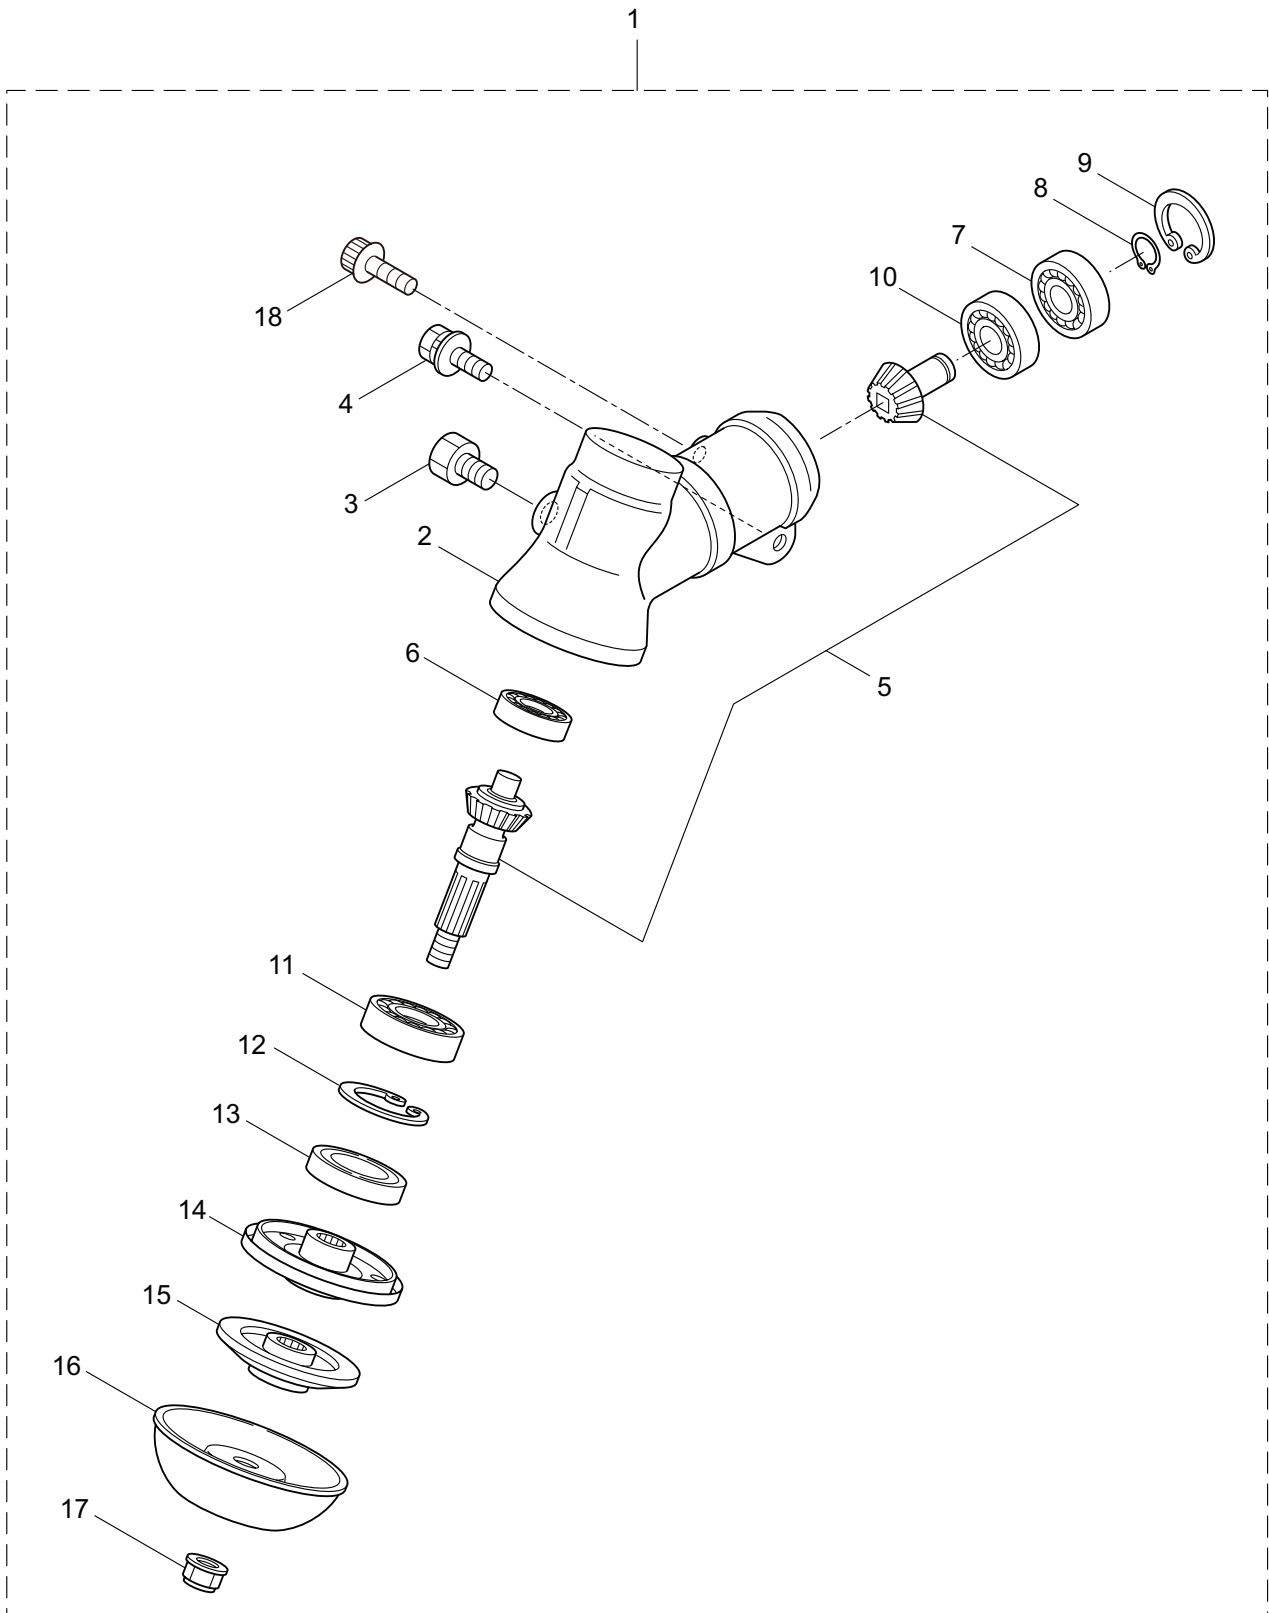

PARTS LIST

BC5021RS

CONTENTS

1. MAIN BODY	1 ~ 2
2. GEARCASE.....	3 ~ 4
3. ENGINE.....	5 ~ 8
4. CARBURETOR, FUEL TANK	9 ~ 12
5. ACCESSORIES	13 ~ 14

2019. 04.

P/N 524759

1. BC5021RS
MAIN BODY

Ref. No.	Part No.	Part Name	Q'ty	Remarks
1-1	364792	BC5021RS	1	
1-2	222543	Clutch Case Ass'y	1	Incl.3-10
1-3	222544	Bearing Case	1	
1-4	012649	Bearing	1	#6201ZZ
1-5	016732	Snap Ring	1	#32
1-6	217045	Buffer (A)	1	
1-7	217046	Buffer (B)	1	
1-8	217047	Washer	1	
1-9	092033	Screw	4	M5x15
1-10	222370	Driveshaft Tube Adapter	1	
1-11	217134	Bolt	1	M6x30
1-12	222546	Clutch Drum	1	
1-13	222522	Driveshaft Ass'y	1	
1-14	224129	Driveshaft Tube	1	
1-15	223188	Label	1	
1-16	241707	Label	1	BC5021RS
1-17	225379	Label	1	117dBA
1-18	231143	Throttle Trigger	1	
1-19	231883	Hanging Bracket Ass'y	1	Incl.20
1-20	261762	Cap Screw	1	M5x14
1-21	228086	Hanging Strap Ass'y	1	
1-22	232104	Loop Handle Ass'y	1	Incl.23-25
1-23	226462	Loop Handle	1	
1-24	215608	Cap Screw	4	M5x30x16
1-25	081027	Nut	4	M5
1-26	219113	Cap Screw	4	M6x20
1-27	232092	Safety Cover Ass'y	1	Incl.28-34
1-28	231262	Safety Cover Ass'y	1	Incl.29,30
1-29	237364	Threaded Bracket	1	
1-30	221580	Screw	1	4x8
1-31	232093	Bracket Ass'y	1	Incl.32-34
1-32	223179	Bracket	1	
1-33	220632	Cap Screw	2	M6x30
1-34	231704	Washer	2	6x13xt1.0
1-35	231882	String Cutter Ass'y	1	Incl.36-38
1-36	230747	String Cutter	1	
1-37	261250	Cap Screw	1	M5x20
1-38	228325	Nut	1	
1-39	230748	Cover Extention	1	

2. BC5021RS
GEARCASE

Ref. No.	Part No.	Part Name	Q'ty	Remarks
2-1	234837	Gearcase Ass'y	1	Incl.2-18
2-2	232850	Gearcase	1	
2-3	234109	Bolt	1	M8x8
2-4	217134	Bolt	1	M6x30
2-5	234349	Gear Set	1	
2-6	014490	Bearing	1	#6000
2-7	106933	Bearing	1	#6000Z
2-8	014210	Snap Ring	1	#10
2-9	054676	Snap Ring	1	#26
2-10	014490	Bearing	1	#6000
2-11	012544	Bearing	1	#6202
2-12	012380	Snap Ring	1	#35
2-13	232049	Oil Seal	1	D21355
2-14	232322	Bracket A Ass'y	1	
2-15	232052	Bracket B	1	
2-16	230849	Stabilizer	1	
2-17	232920	Nut	1	M10x1.25
2-18	217135	Bolt	1	M6x10