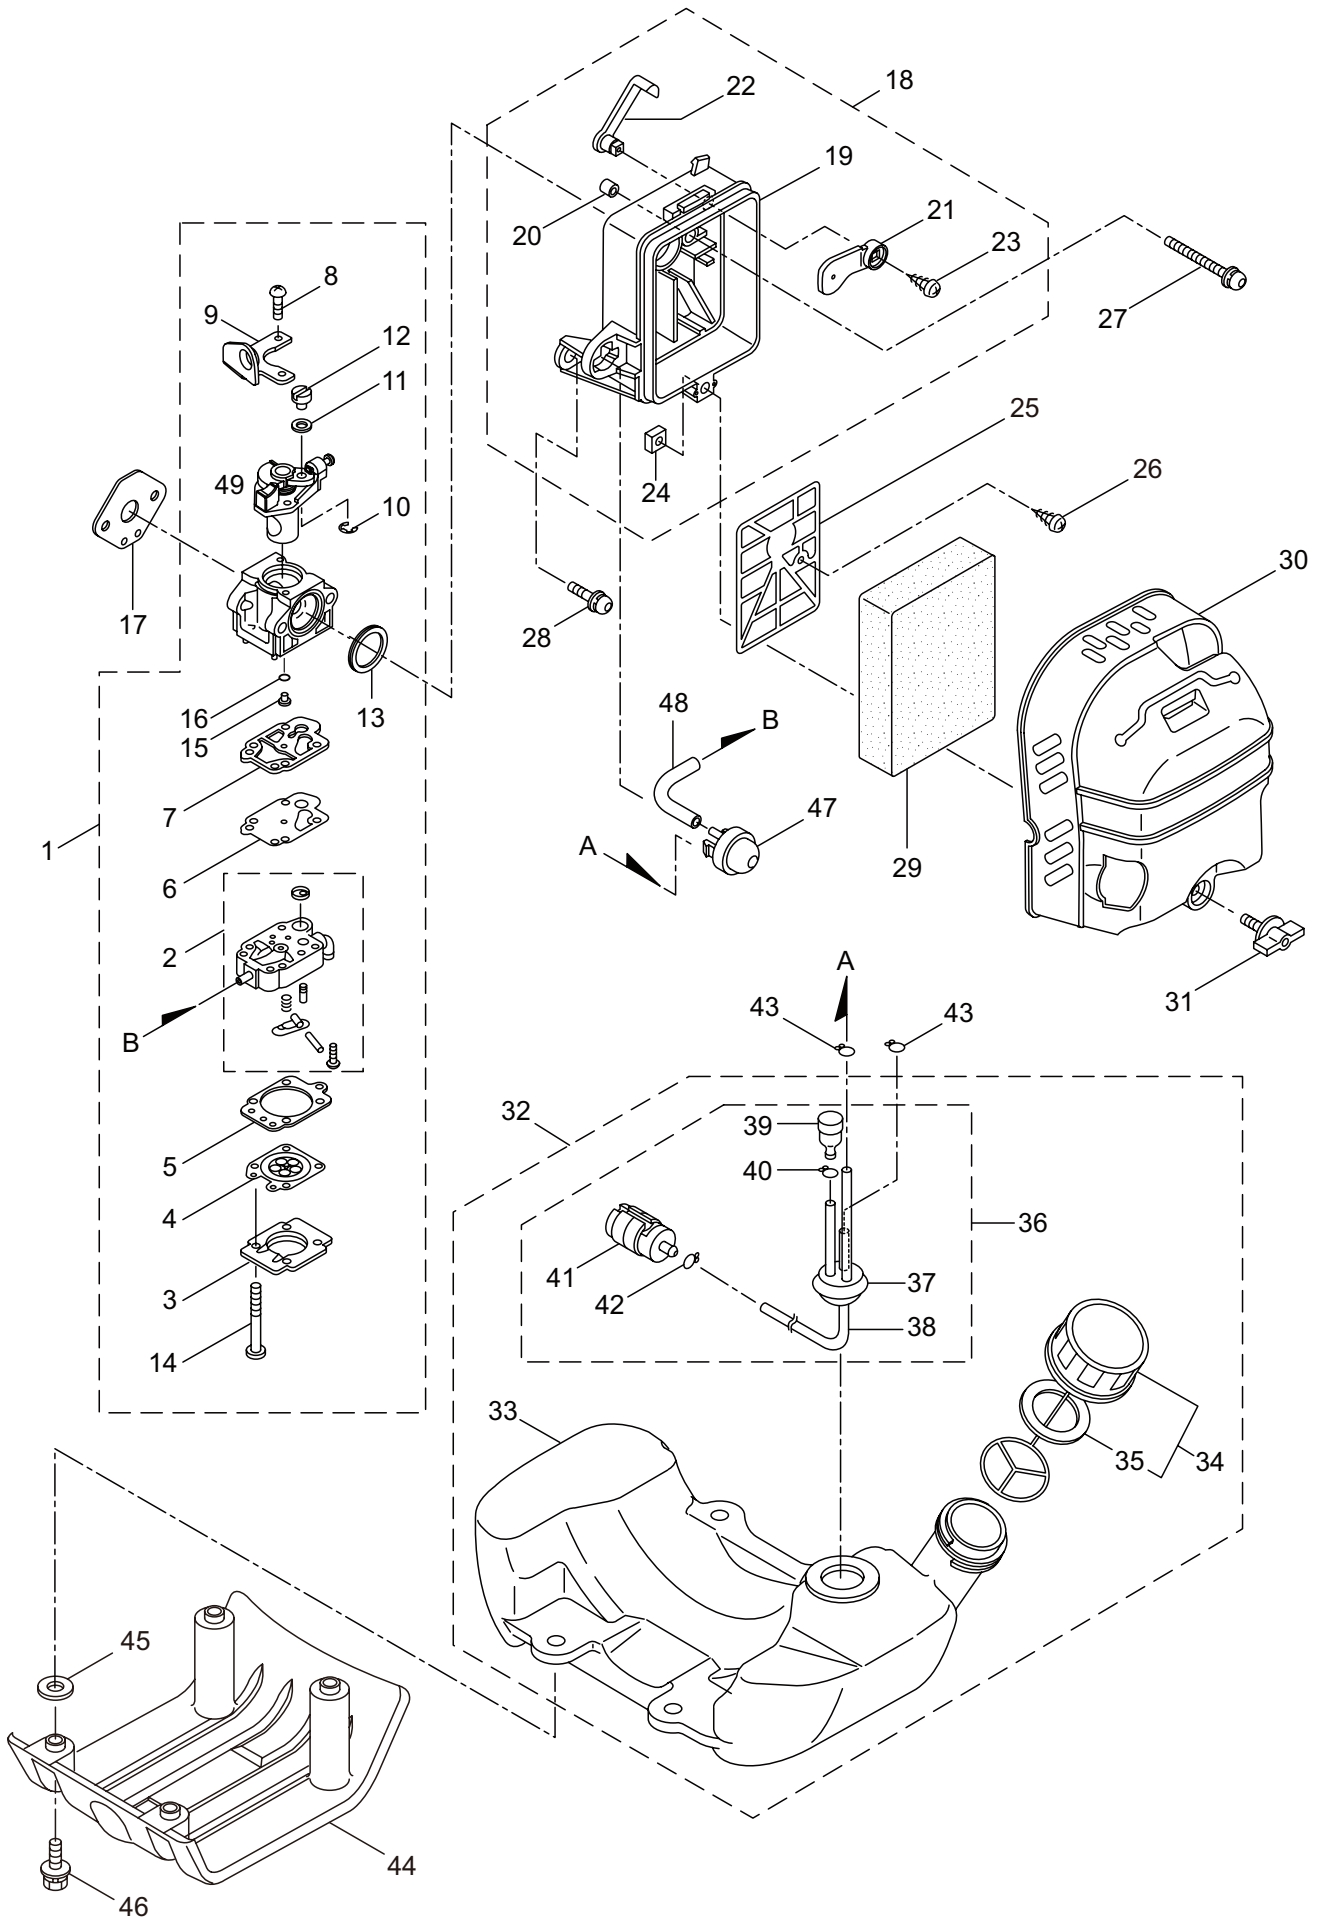

4. BC5021RS
CARBURETOR, FUEL TANK

Ref. No.	Part No.	Part Name	Q'ty	Remarks
4-46	281714	Cap Screw	4	M5x20
4-47	282299	Pump	1	
4-48	282512	Fuel Pipe	1	
4-49	8712678	KK23002AA306 VALVOLA GAS v�a regolata	1