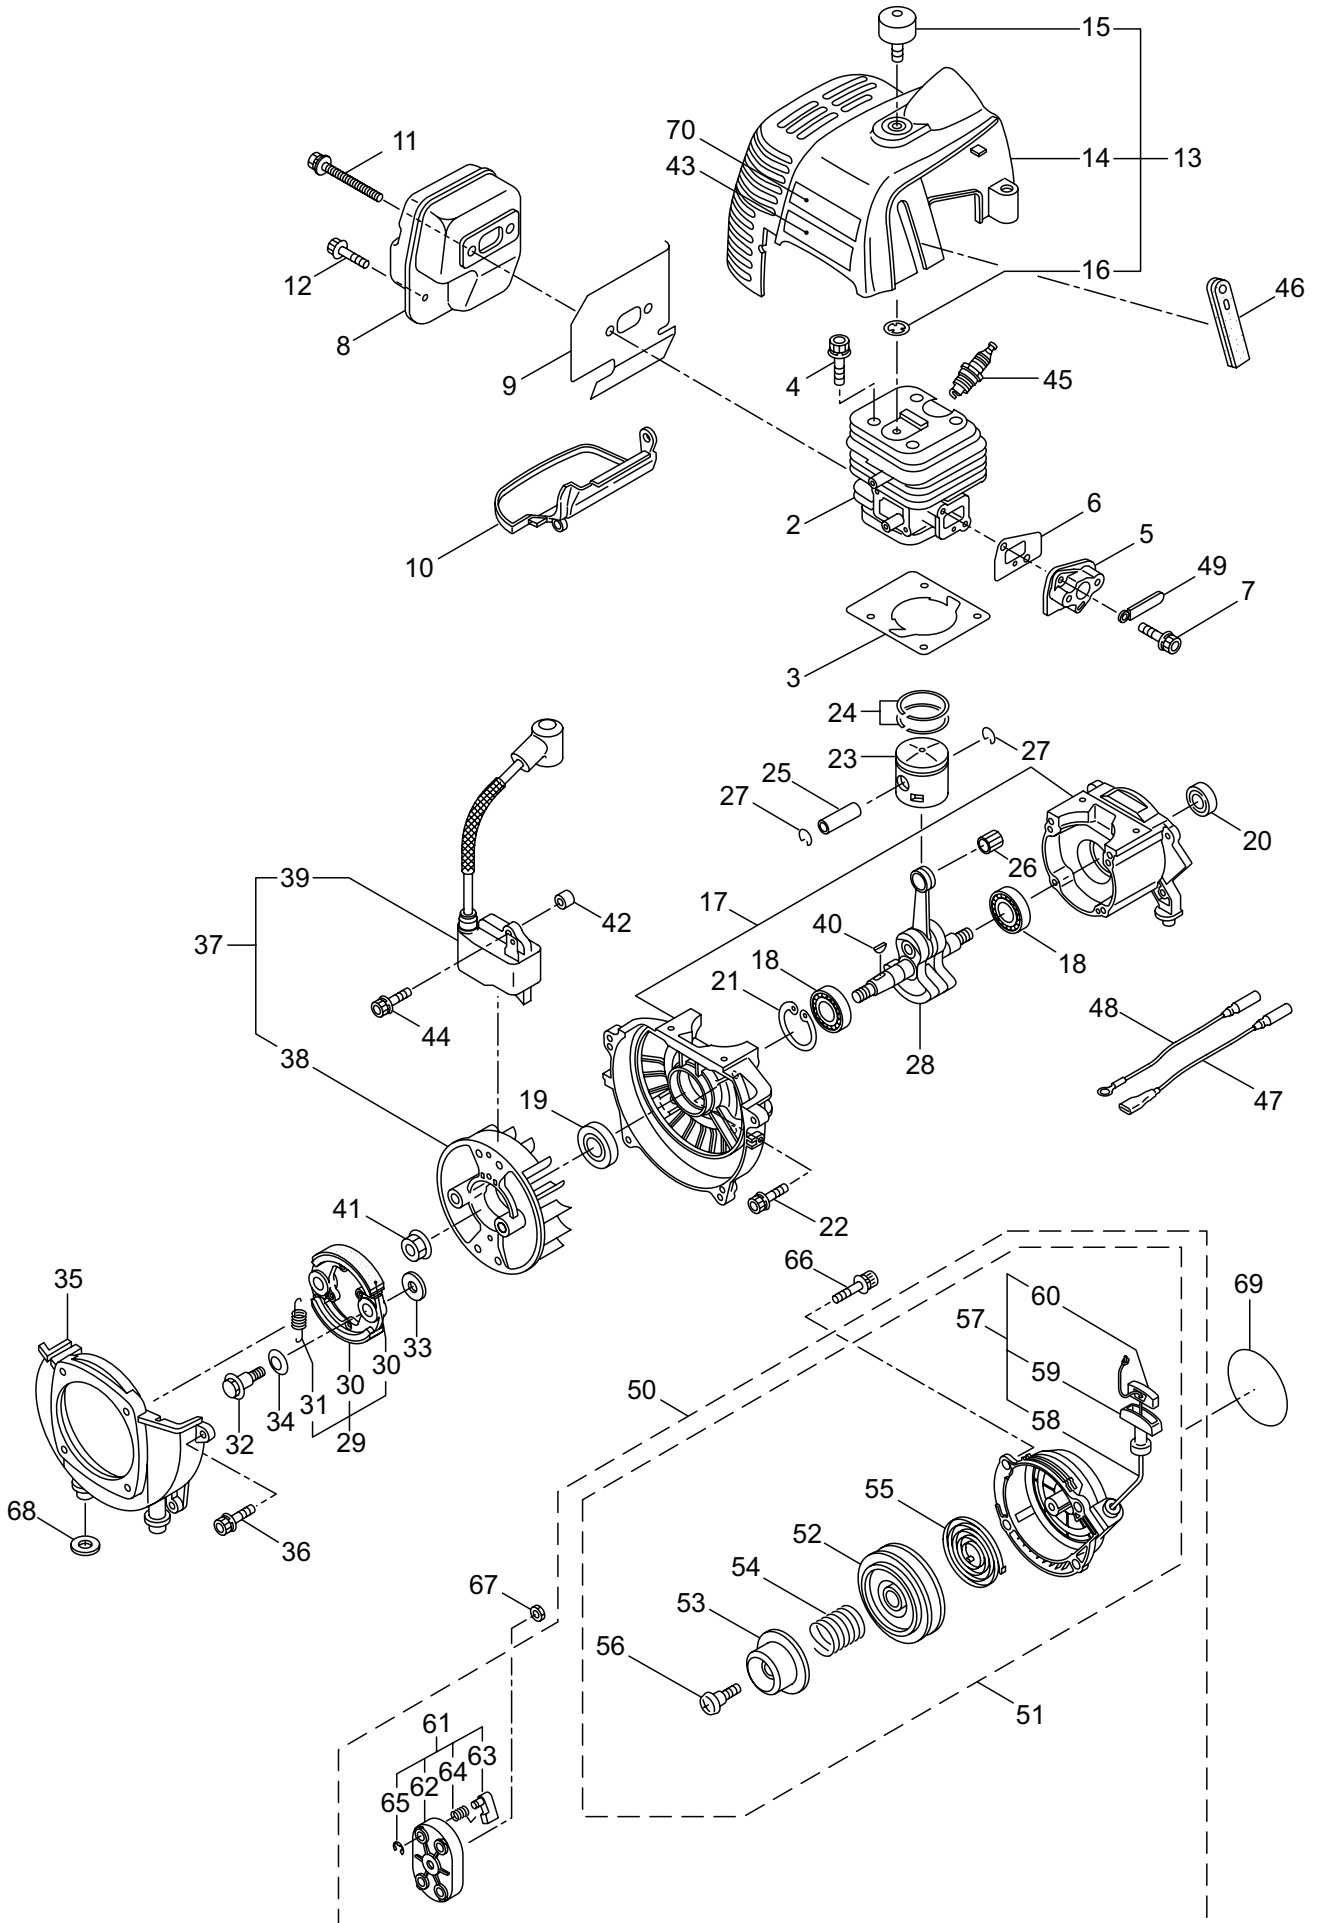

3. BC5021RS ENGINE

Ref. No.	Part No.	Part Name	Q'ty	Remarks
3-1	875278	Engine	1	CE500/01
3-2	288125	Cylinder	1	
3-3	288171	Gasket	1	
3-4	261246	Cap Screw	4	M5x25
3-5	285778	Insulator	1	New gasket required
3-6	285779	Gasket	1	
3-7	265924	Cap Screw	2	M5x25
3-8	288276	Muffler Comp	1	
3-9	285783	Gasket	1	
3-10	285784	Under Cover	1	
3-11	266713	Cap Screw	2	M5x60
3-12	283315	Screw	1	M5x12W-12
3-13	286891	Top Cover Ass'y	1	Incl.14-16
3-14	285786	Top Cover	1	
3-15	285843	Knob	1	
3-16	286362	Washer	1	M6
3-17	288200	Crankcase	1	
3-18	262658	Bearing	2	#6202C3
3-19	262660	Oil Seal	1	TC15357
3-20	262565	Oil Seal	1	ISCD15257
3-21	012380	Snap Ring	1	#35
3-22	261612	Cap Screw	4	M5x30
3-23	246091	Piston	1	
3-24	282941	Piston Ring	2	(2)Required
3-25	262749	Piston Pin	1	
3-26	262659	Bearing,Needle	1	KTV111414EG01B2
3-27	262479	Clip,Piston Pin	2	
3-28	285797	Crankshaft/Conn.Rod Ass'y	1	
3-29	286905	Clutch Ass'y	1	Incl.30,31
3-30	286906	Clutch Shoe	2	(2)Required
3-31	286907	Spring, Clutch	1	
3-32	287092	Cap Screw	2	M8x1.25
3-33	262683	Washer	2	8x22xt1.2
3-34	262682	Wave Washer	2	
3-35	282285	Fan Cover	1	
3-36	261250	Cap Screw	4	M5x20
3-37	246097	Magneto Ass'y	1	Incl.38,39
3-38	246074	Rotor/Fan	1	
3-39	279547	Ignition Coil Ass'y	1	
3-40	261076	Woodruff Key	1	3x10
3-41	262731	Nut,Rotor	1	M10
3-42	280381	Spacer	2	
3-43	246302	Label	1	MARUYAMA
3-44	261256	Cap Screw	2	M4x25
3-45	288264	Spark Plug	1	BPMR8Y