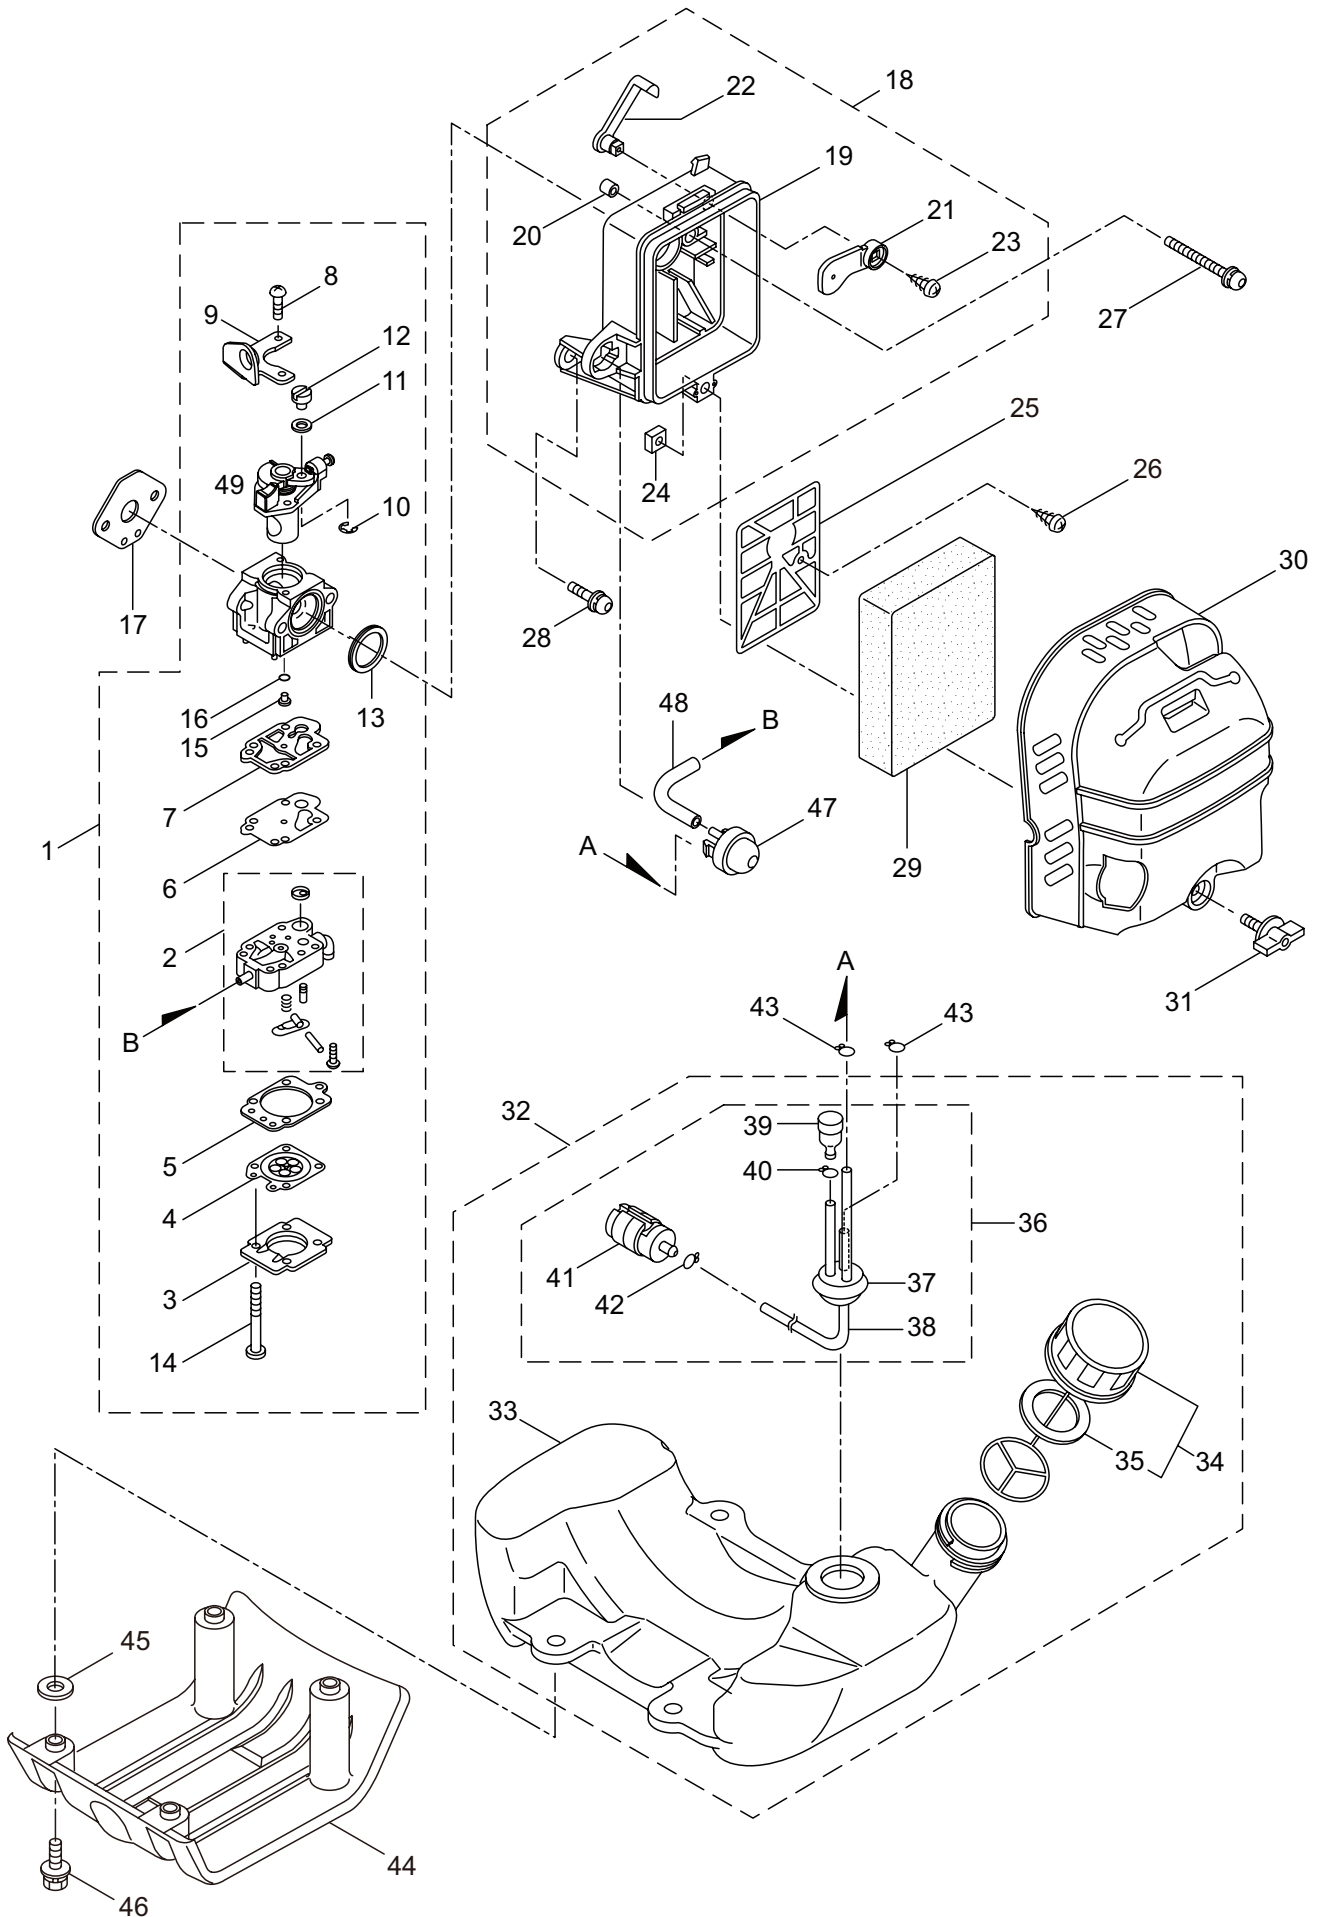

4. BC5021RS
CARBURETOR, FUEL TANK

Ref. No.	Part No.	Part Name	Q'ty	Remarks
4-1	289479	Carburetor Ass'y	1	Incl.2-16
4-2	283124	Pump Body	1	
4-3	263726	Cover Plate	1	
4-4	283905	Diaphragm, Meterring	1	
4-5	263727	Gasket	1	
4-6	262994	Diaphragm,Fuel Pump	1	
4-7	282576	Gasket	1	
4-8	261875	Screw	2	
4-9	264677	Bracket	1	
4-10	261876	E-Ring	1	
4-11	264678	Washer	1	
4-12	261658	Swivel	1	
4-13	261657	Packing	1	
4-14	263737	Screw	4	
4-15	246486	Main Jet	1	
4-16	261871	O-Ring	1	
4-17	282301	Gasket	1	
4-18	282302	Case Ass'y	1	Incl.19-24
4-19	282303	Case Body	1	
4-20	282484	Sleeve	3	
4-21	282304	Valve	1	
4-22	282305	Lever	1	
4-23	269032	Screw	1	
4-24	269423	Nut	1	
4-25	282481	Plate	1	
4-26	269032	Screw	1	
4-27	261814	Cap Screw	2	M5x50
4-28	264807	Cap Screw	1	M5x16
4-29	282306	Element	1	
4-30	285814	Cleaner Cover	1	
4-31	279350	Knob	1	
4-32	286893	Fuel Tank Ass'y	1	Incl.33-42
4-33	286067	Fuel Tank	1	
4-34	275306	Fuel Tank Cap Ass'y	1	Incl.35
4-35	274875	Gasket	1	
4-36	286794	Fuel Pipe Pick-up Ass'y	1	Incl.37-42
4-37	268065	Grommet	1	
4-38	262649	Fuel Pipe	1	
4-39	261590	Breather	1	
4-40	261117	Clip	1	
4-41	267328	Fuel Filter Ass'y	1	
4-42	261117	Clip	1	
4-43	261117	Clip	2	
4-44	285819	Stand	1	
4-45	285735	Packing	4